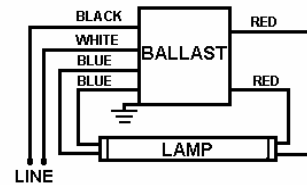

ELECTRICAL CHARACTERISTICS

LAMP TYPE	NUMBER OF LAMPS	LAMP WATTS	MIN. START TEMP. (°F/°C)	INPUT WATTS (Watts)	INPUT CURRENT (Amps)	BALLAST FACTOR	B.E.F.	P.F.	THD %	LAMP CREST FACTOR
F40T12	1	40	50/10	51	0.22	0.94	1.830	0.98	8	1.6
F40T12/ES	1	34	60/16	45	0.19	0.91	2.020	0.98	12	1.7
F40T12/U	1	40	50/10	51	0.22	0.94	1.840	0.97	10	1.6
F40T12/U/ES	1	34	60/16	47	0.21	0.92	1.955	0.94	16	1.7
F40T10	1	40	50/10	51	0.23	0.94	1.840	0.93	10	1.6
F30T12	1	30	50/10	44	0.18	0.95	2.155	0.99	12	1.7
F30T12/ES	1	25	60/16	41	0.17	0.93	2.265	0.99	16	1.8

PHYSICAL CHARACTERISTICS

	CASE DIMENSIONS						
	UNITS	M1	M2	M3	W	L	H
	INCHES	1.687	8.906	8.344	2.375	9.5	1.5
	TOL(+/-)	0.010	0.010	0.010	0.050	0.050	0.050
	MM	43	226	212	60	241	38
	TOL(+/-)	0.25	0.25	0.25	1.30	1.30	1.30
LEAD LENGTH							
UNITS	BLACK	WHITE	RED	BLUE	YELLOW		
INCHES	22	22	26	36			
TOL(+/-)	3/8	3/8	3/8	3/8			
MM	559	559	600	914			
TOL(+/-)	10	10	10	10			

CARTON CHARACTERISTICS

UNITS/CARTON 10	CARTON/LAYER 12	# OF LAYERS 5	UNITS PALLET 600	PIECE WEIGHT 3.5 lbs	CARTON WEIGHT 36 lbs	PALLET WEIGHT 2 195 lbs
CARTON PALLET 60	CARTON DIMENSIONS 12" x 12" x 4"		PALLET DIMENSIONS 40" x 48" x 7"		PALLET DIMENSIONS LOADED, INCLUDING WOOD PALLET 40" x 48" x 27"	

MISC.

CARTON LABEL

ISB SOLA BASIC

CAT. E420-M-134-TP

VOLTAGE 240   0.22 A

60 Hz   UNITS 10

1-F40 T12 or 1-F40T12/U or 1-F40T10
or 1-F40T12/ES or 1-F40T12/ES/U
1-F30T12 or 1-F30T12/ES
RAPID START
FLUORESCENT BALLAST

ISO 9001
UL LISTED 5P 49
SP LR100449
MADE IN MEXICO
5 YEAR WARRANTY

ELECTRICAL DIAGRAM